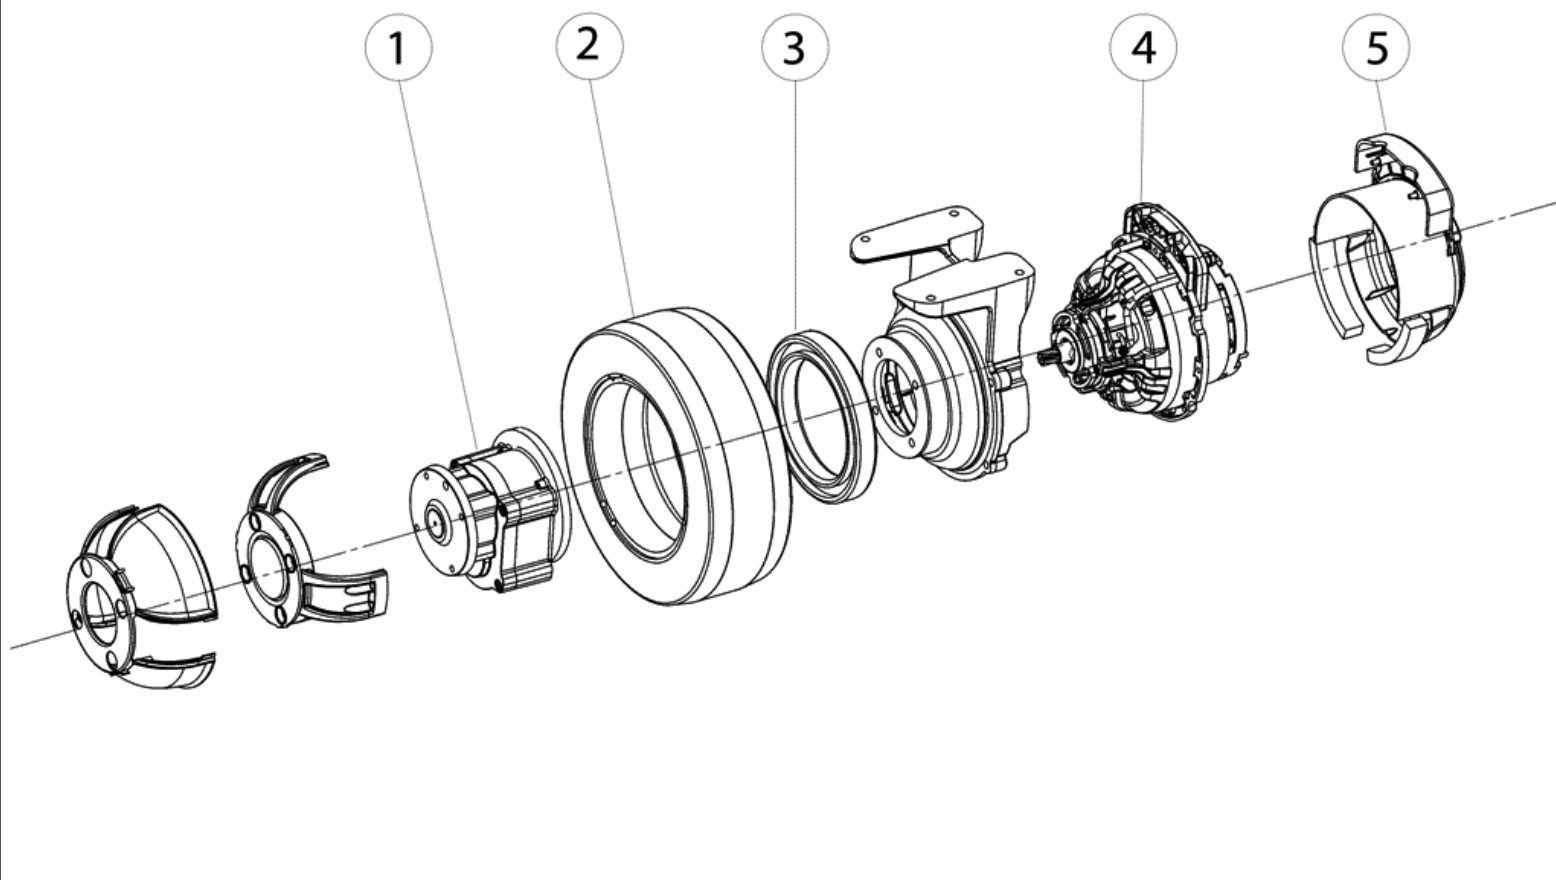

Ref. K	Part N.	Customer Part N.	Description	Qty	Validity:		Price
					From	To	
0001	RDGR00039		REDUCTION UNIT -	1,00			--
0002	RTRT00442		WHEEL -	1,00			--
0003	CUVR00194		BEARING 61926 2RS	1,00			--
0004	MOCC00407		MOTOR ELECTRIC TRAC.-WHEEL 230	1,00			--
0005	MPVR04999		CAP	1,00			--