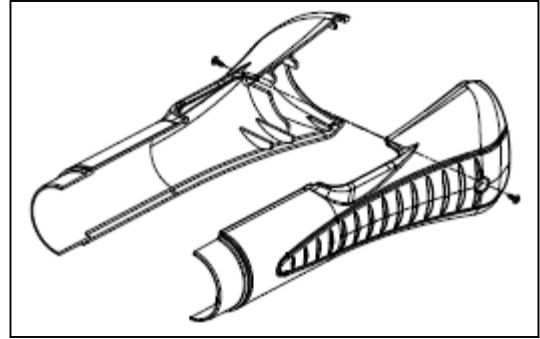

HydroClean Spare Parts List

COPL0114
Housing, Spray Head

COPL0115
Housing, Handle

COPL0098
Reservoir 750ml

VTVR0107
Screw Kit

COPL0120
Cover, Reservoir w/Gasket

COPL0116
Spray Nozzle

COPL0122
Handle, Spray