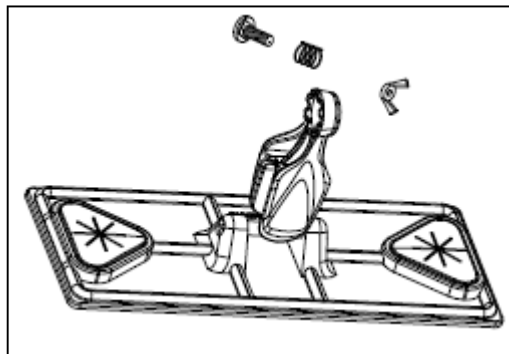

HydroClean Spare Parts List

COPL0114
Housing, Spray Head

COPL0115
Housing, Handle

COPL0098
Reservoir 750ml

VTVR0107
Screw Kit

COPL0120
Cover, Reservoir w/Gasket

COPL0116
Spray Nozzle

COPL0122
Handle, Spray