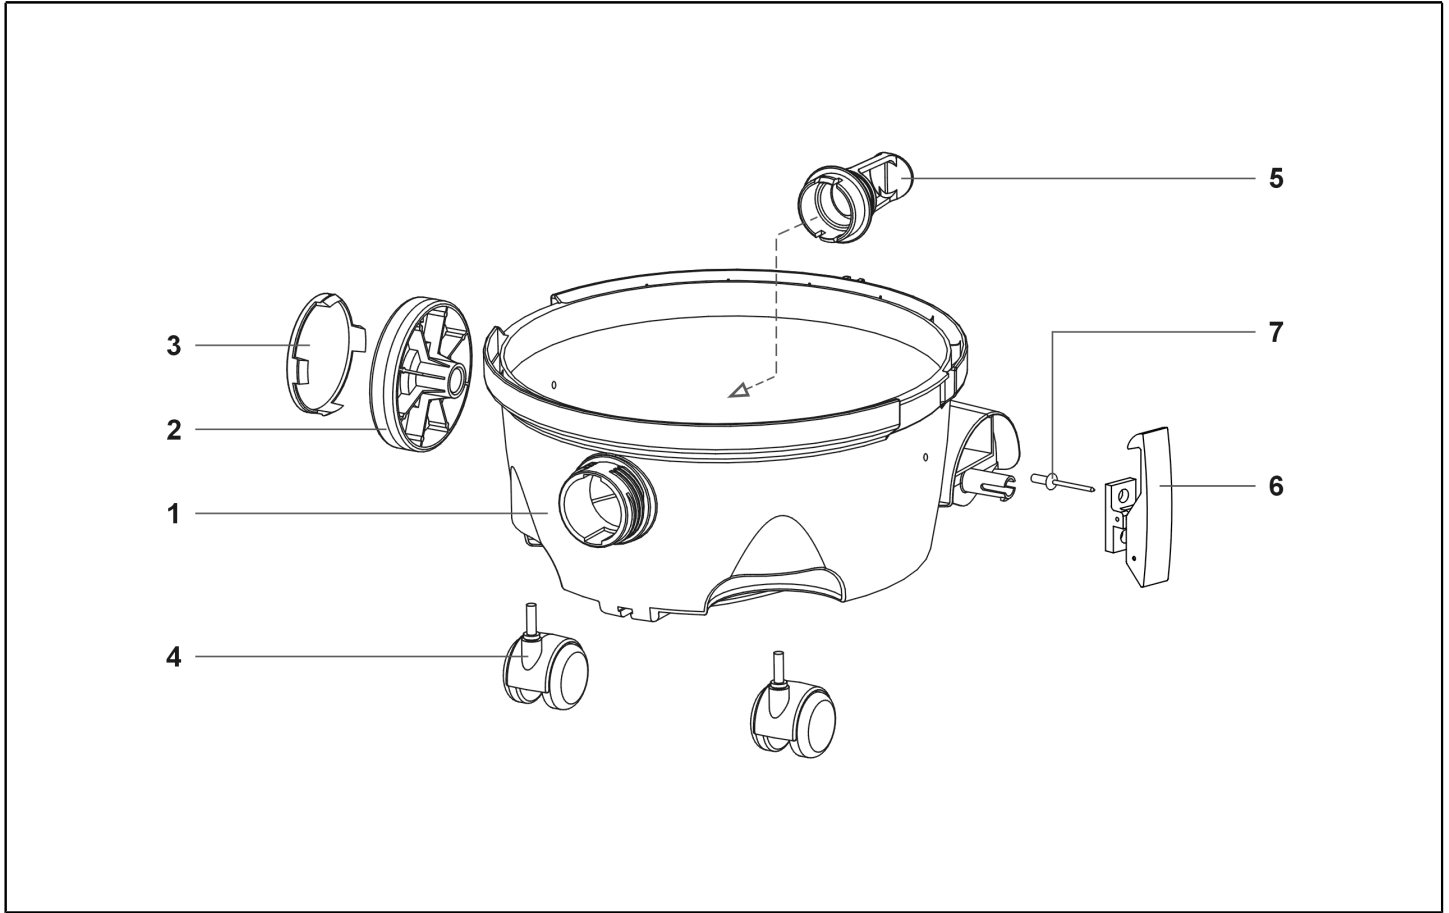

Ref. K	Part N.	Old Ref.	Description	Quantity	Validity		Price
					From	To	
0001	PMVR04829	020977 NE	TANK LEO BL FORATO X HOOKS 210	1,00			--
0002	MPVR09972	06043/G/G5	WHEEL BODY YES RUBBERISED G55	2,00	27/04/2017		--
0003	MPVR40523	06044NE	WHEEL COVERING YES BLACK	2,00			--
0004	RTRT40033	07885	WHEEL D.50 GREY W/ PIVOT SOFT	2,00			--
0005	MPVR40562	07796	DEFLECTOR LEO W/OR	1,00			--
0006	CHVR28735	01847/SNE	COMPLETE PLASTIC HOOK BLACK	2,00			--
0007	VTVR71992	01302	RIVET 4,8X17	4,00			--