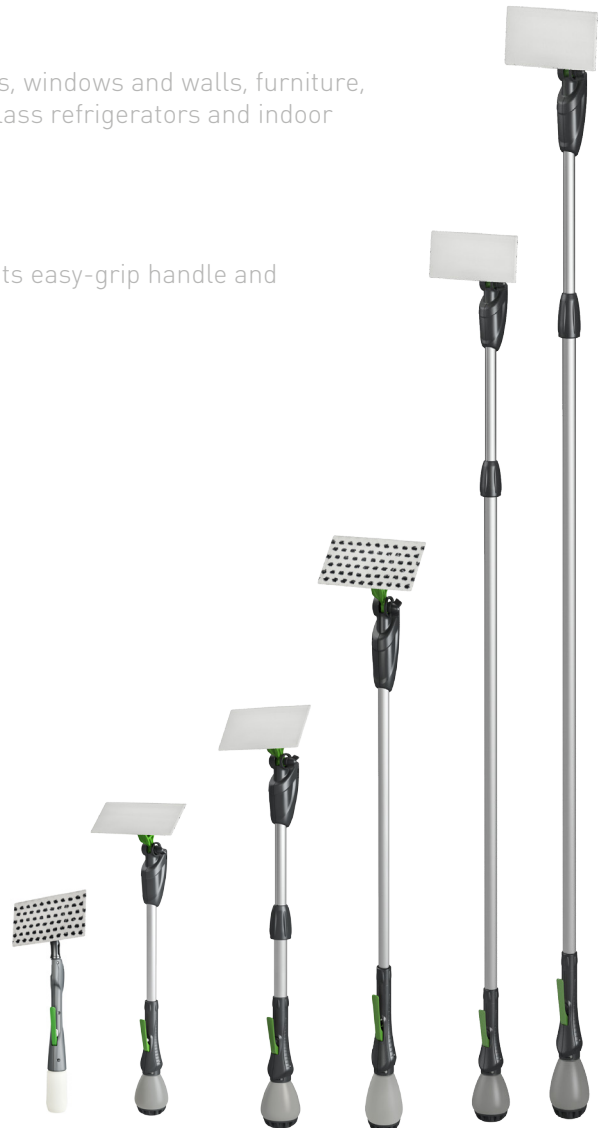

LABOR REDUCTION

The Cleano can be used safely from the ground and has the ability to clean up to 50'. With no longer needing to reposition and climb up a ladder, labor is reduced by 50%.

FLEXIBLE

The Cleano allows the operator to change out frames using a joiny connection system, which makes it easier to clean different surfaces.

VERSATILE

The Cleano can be used in many applications. Some include: indoor glass, windows and walls, furniture, tables and desks, work benches, doors, showcases, mirrors, elevators, glass refrigerators and indoor window sills.

ERGONOMIC

The Cleano was specifically designed to be extremely comfortable. With its easy-grip handle and lightweight construction, it is easy to use for everyone.

DESCRIPTION	CODE	DIMENSIONS
CLEANO 1	CL1	1 ft
CLEANO 2	CL2	2 ft
CLEANO 5	CL5	5 ft
CLEANO 10	CL10	10 ft
CLEANO 25	CL25	25 ft
CLEANO 35	CL35	35 ft
CLEANO QUICK LOCK 5'	HC5-QL	5 ft
FRAME	COPL70200T	10 in
GLASS PAD GREEN	FRAN01001	10in
GREEN SPOT MOP	FRAN01108	10 in
FRAME	COPL70204SST	16 in
GLASS PAD GREEN	FRAN01000	16 in
GREEN SPOT MOP	FRAN01036	18 in
OUTDOOR WATERFED POLE KIT	T80227	N/A