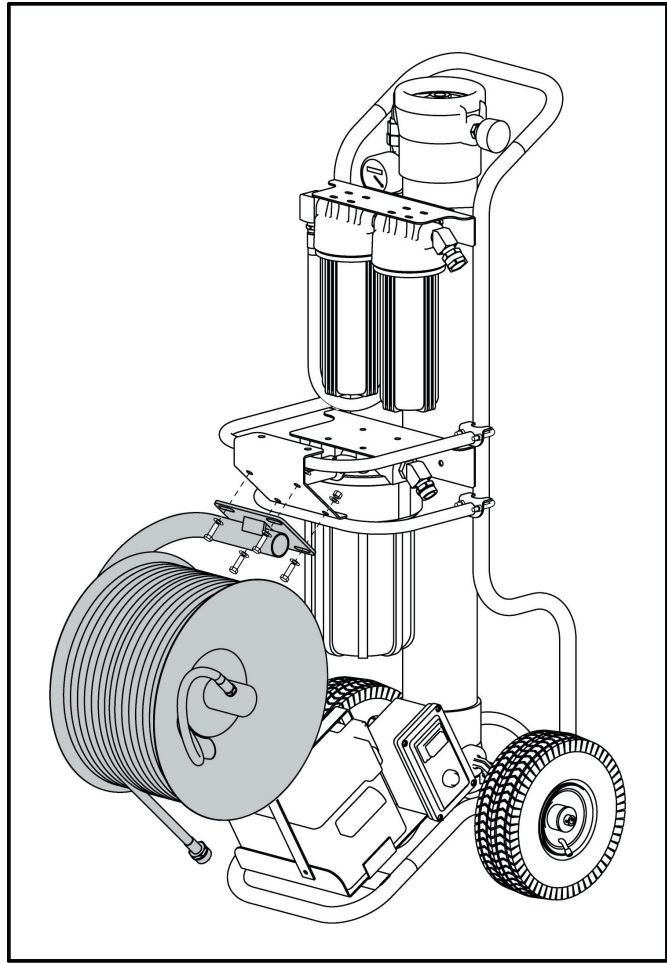

Ultra Pure Systems-

Hose Reel installation instructions

1. Attach on hose reel mounting bracket to cart frame with the (4) U-bolt assemblies.

2. Attach hose reel assembly to hose reel bracket with (4) bolts, (8) flat washers and (4) Nylock nuts.