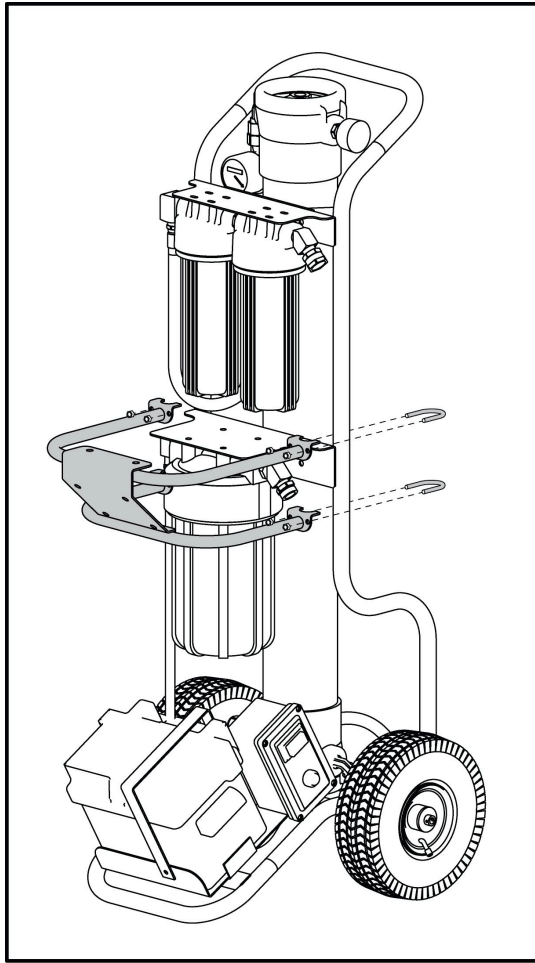

Ultra Pure Systems-

Hose Reel installation instructions

1. Attach on hose reel mounting bracket to cart frame with the (4) U-bolt assemblies.

2. Attach hose reel assembly to hose reel bracket with (4) bolts, (8) flat washers and (4) Nylock nuts.