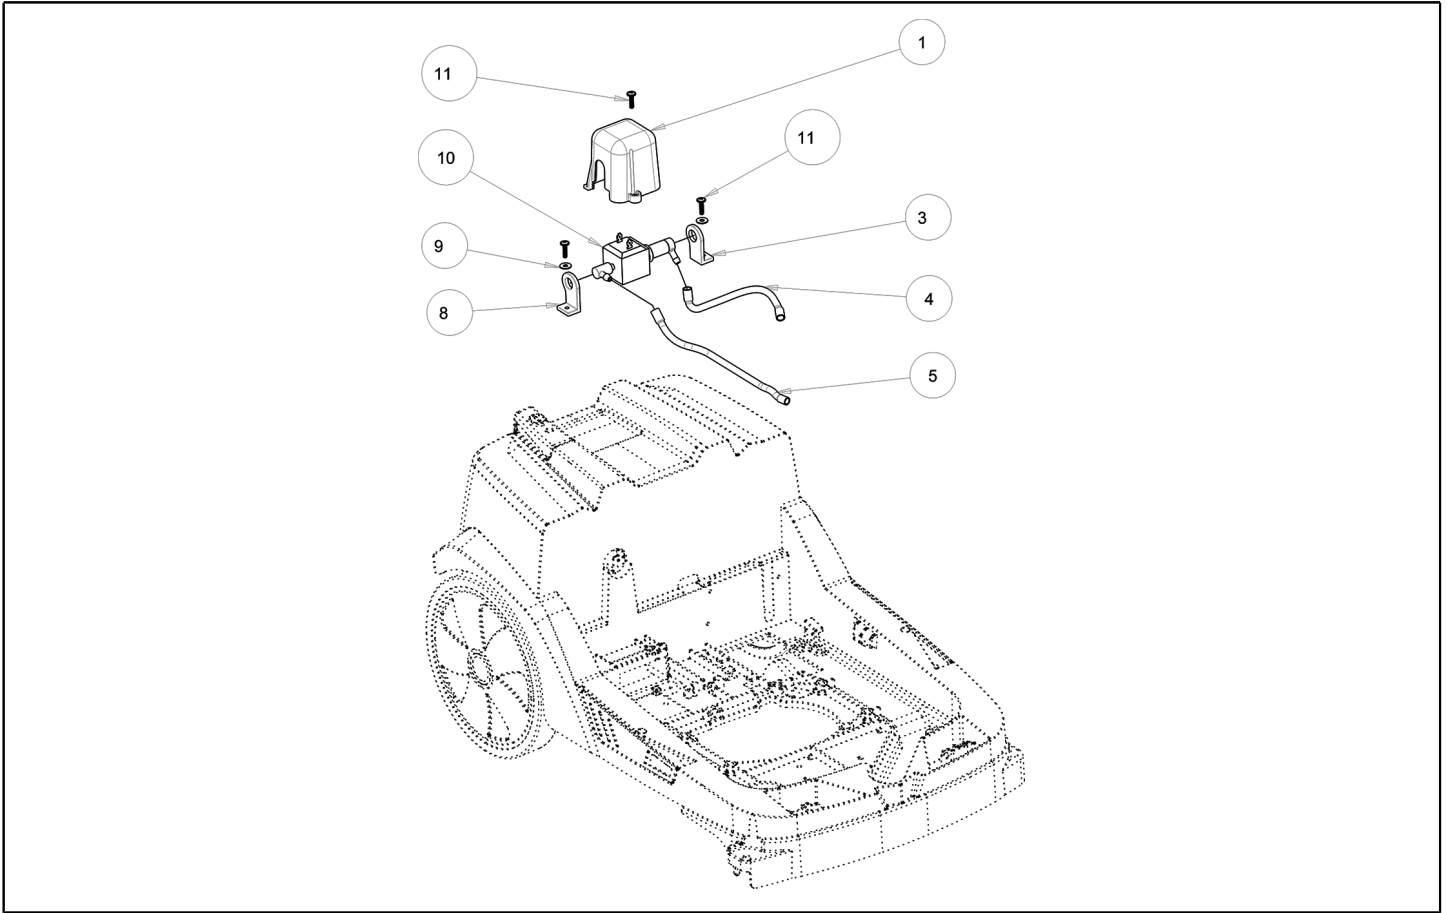

Ref. K	Part N.	Part N. 2	Description	Quantity	Validity		Price
					From	To	
0001	MPVR12279	N/A	COVERING PUMP CT5	1,00			--
0003	MPVR12498	N/A	SUPPORT RH SIDE PUMP CT5	1,00			--
0004	TBBP00730	N/A	TUBE 5X8	1,00			--
0005	TBBP00729	N/A	TUBE 5X8	1,00			--
0008	MPVR12499	N/A	SUPPORT LH SIDE PUMP CT5	1,00			--
0009	VTRS00017	N/A	WASHER STEEL INOX 4X12	2,00			--
0010	PPEL00140	N/A	PUMP 24VDC	1,00			--
0011	VTVT01071	N/A	SCREW STS KN1031-Neu 4x16 - H2	3,00			--