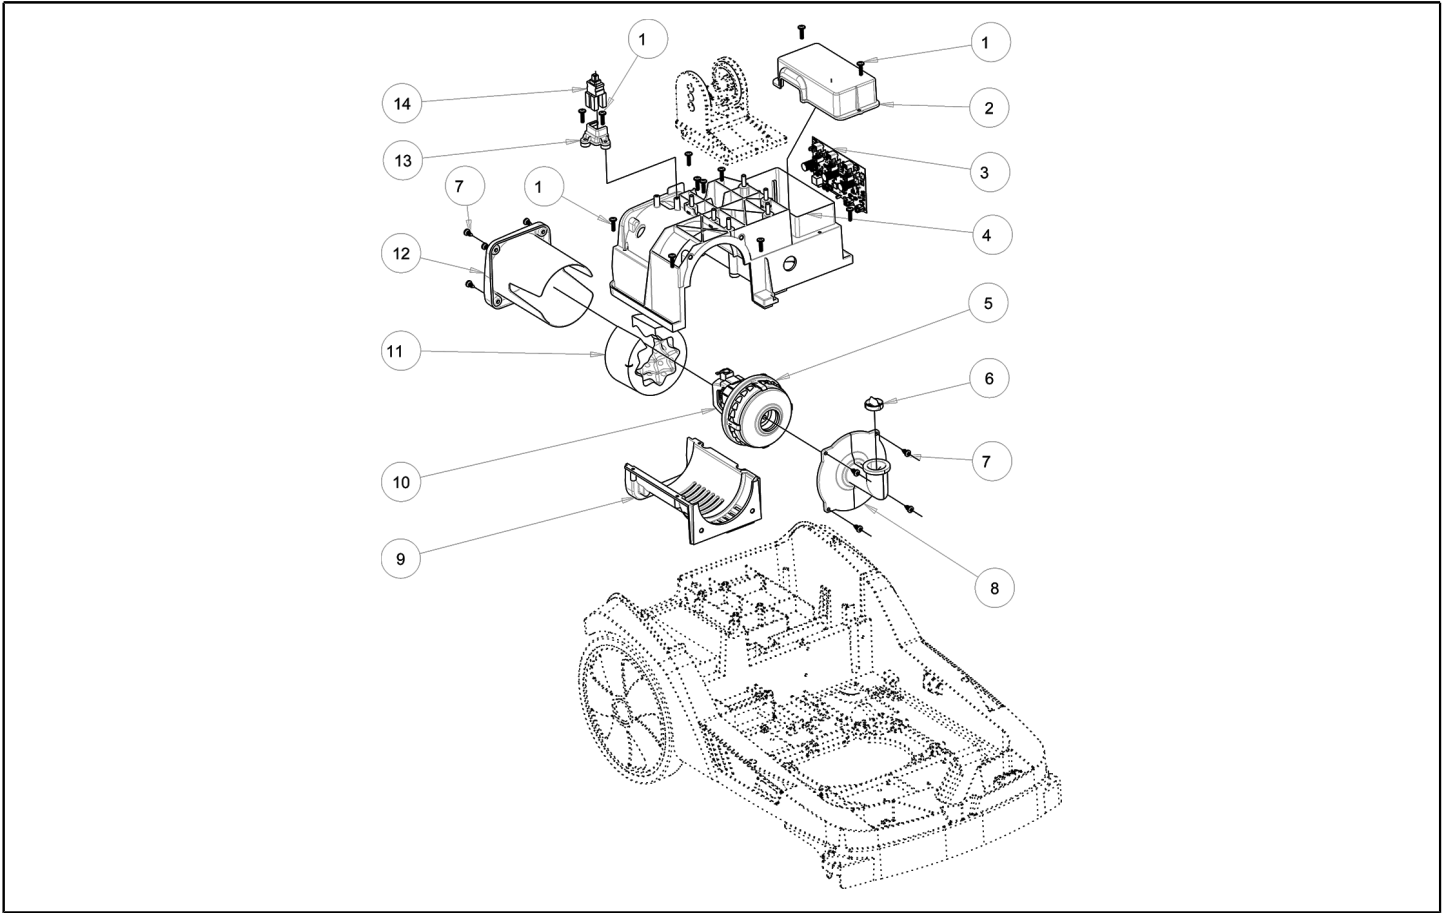

Ref. K	Part N.	Part N. 2	Description	Quantity	Validity		Price
					From	To	
0001	VTVT01491	N/A	SCREW STS KN1031-Neu 4x16 - H2	17,00			--
0002	MPVR12253	N/A	COVER ELETTRONIC BOARD CT5	1,00			--
0003	MECE00814	N/A	BOARD POWER CT5 36V	1,00			--
0004	MPVR12247	N/A	SUPPORT VACUUM MOTOR CT5	1,00			--
0005	MPVR12252	N/A	GASKET VACUUM MOTOR CT5	1,00			--
0006	MPVR12484	N/A	FILTER AIR INLET VACUUM CT5	1,00			--
0007	VTVT48694	N/A	SCREW TCB TC 5 X12 UNI 9707 TZ	8,00			--
0008	MPVR12249	N/A	FLANGE VACUUM MOTOR CT5	1,00			--
0009	MPVR12248	N/A	SUPPORT LOWER VACUUM MOTOR CT5	1,00			--
0010	MOCC00481	N/A	VACUUM CT5	1,00			--
0011	ITSO00109	N/A	INSULATOR CT5	1,00			--
0012	MPVR12251	N/A	FLANGE VACUUM MOTOR CT5	1,00			--
0013	MPVR12290	N/A	SUPPORT BUTTON	1,00			--
0014	MECI00681	N/A	SWITCH MAIN ON/OFF 16A CT5	1,00			--