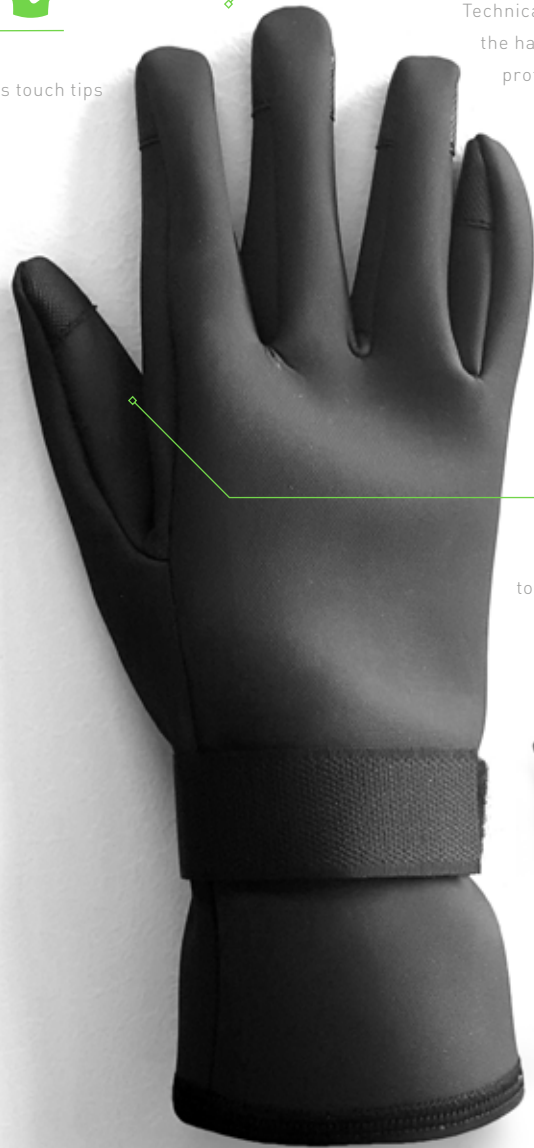

PULEX™

SCUBATECH NEOPRENE GLOVES

COMFORT & SECURITY

TOUCH

The special fingers touch tips allow the use of smartphones and tablets

PROTECTION

Technical material to protect the hands. It ensures a full protection in all working phases

SLIP RESISTANT

Non-slip material to ensure a safe grip to the tools, handles, etc.

ADJUSTABLE

Equipped with a comfortable and adjustable strap with velcro

MOST FREQUENTLY USE

HEALTHCARE

RETAIL

SCHOOLS AND OFFICES