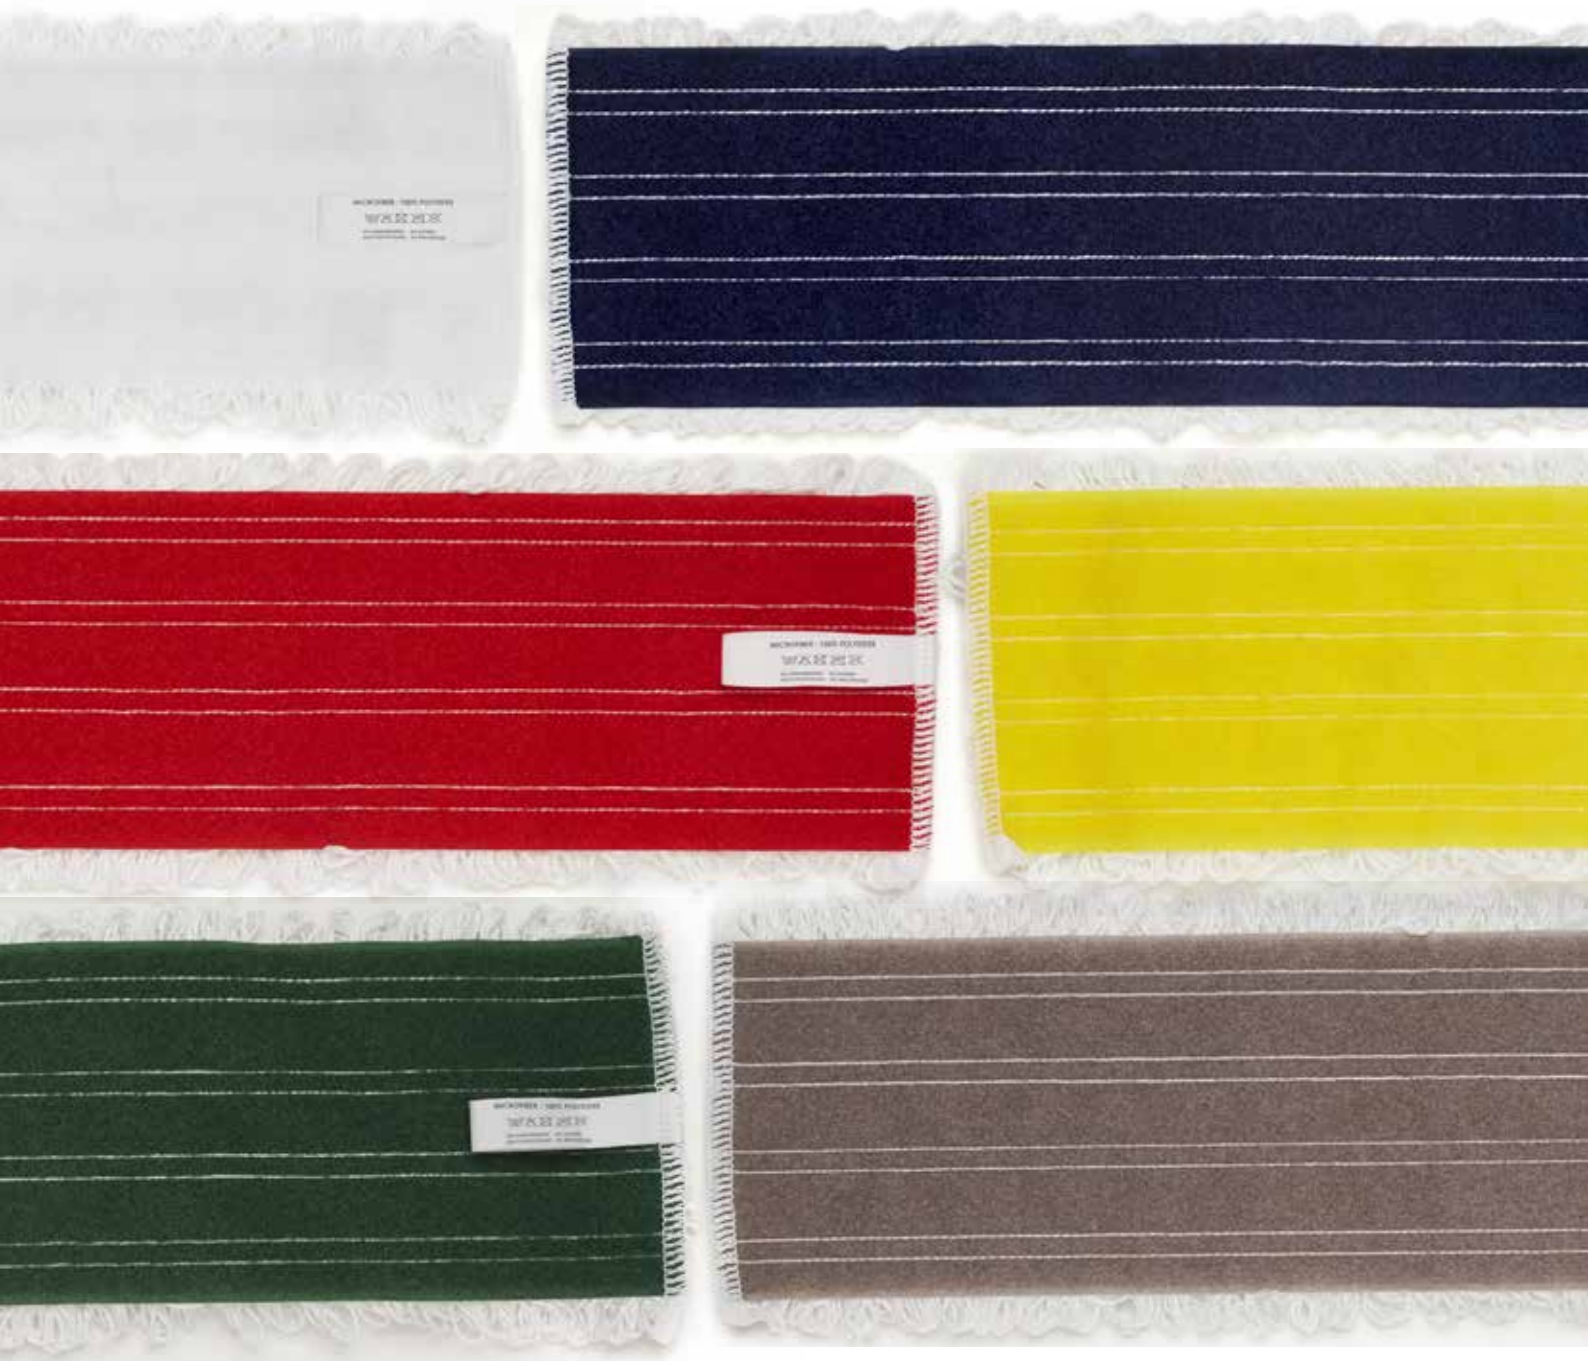

EFFICIENT AND SUSTAINABLE.

Ecolabel, the conscious choice that helps protect the environment, by producing less waste and polluting less.